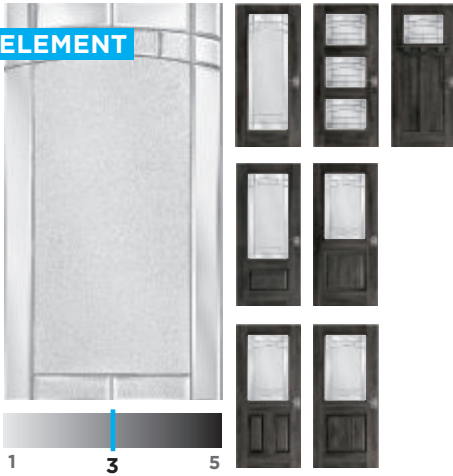

GEORGIAN

ELEMENT