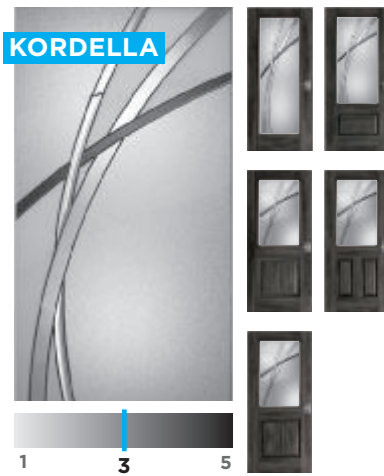

SQUARE EDGE VS. PROUD EDGE

Crafted to evoke the look of real wood

Other door manufacturers may build their products with a protruding proud edge and right away, you can tell it's not a real wood door. We don't do that. All of our doors are manufactured with smooth, square edges to evoke the look of real, solid wood.

1 3 5

Hello options!

GLASS STYLES

CLEAR

Glass Privacy Rating

20

Full Lite ✓✓

6'6", 6'8 and 8'0