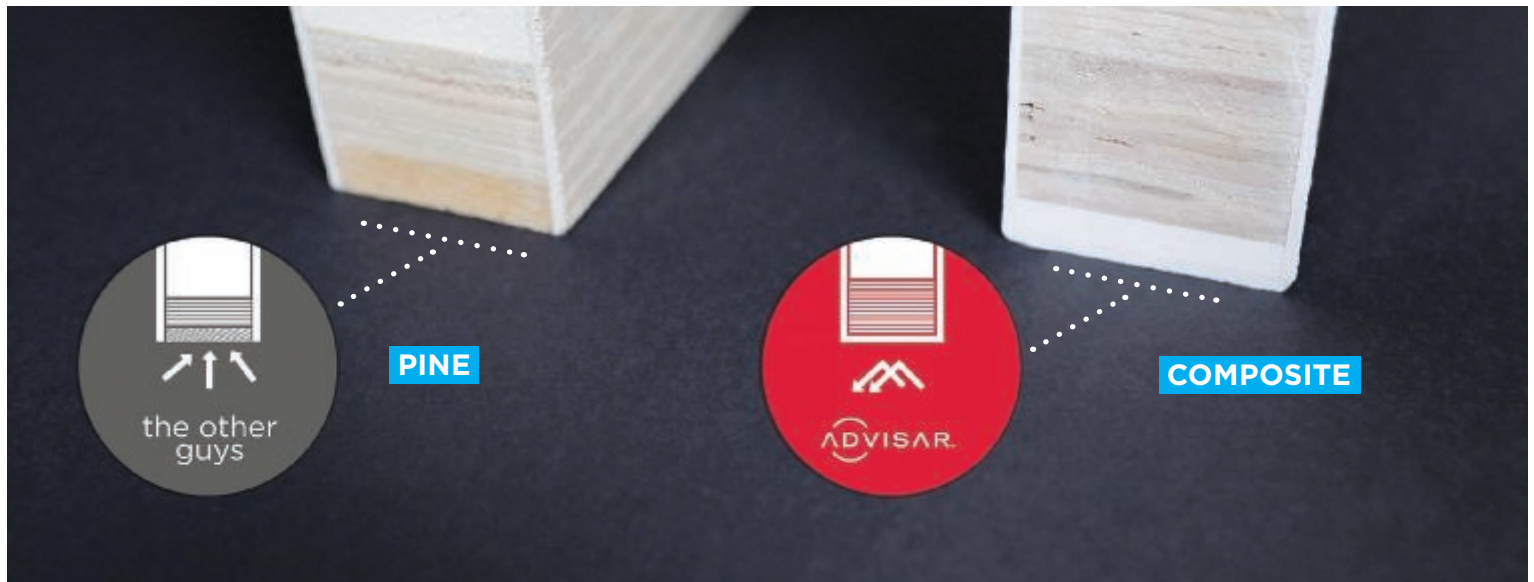

SQUARE EDGE VS. PROUD EDGE

Crafted to evoke the look of real wood

Other door manufacturers may build their products with a protruding proud edge and right away, you can tell it's not a real wood door. We don't do that. All of our doors are manufactured with smooth, square edges to evoke the look of real, solid wood.

PERFECTION DOWN TO THE SMALLEST FEATURE

Coordinated weather stripping colors that match, not clash

We put care and attention into every part of your door, ensuring that you're getting a masterfully designed entry way. For example, we let you pick your weather stripping color. Others might pick white as the standard, but with a black door, that just won't cut it.