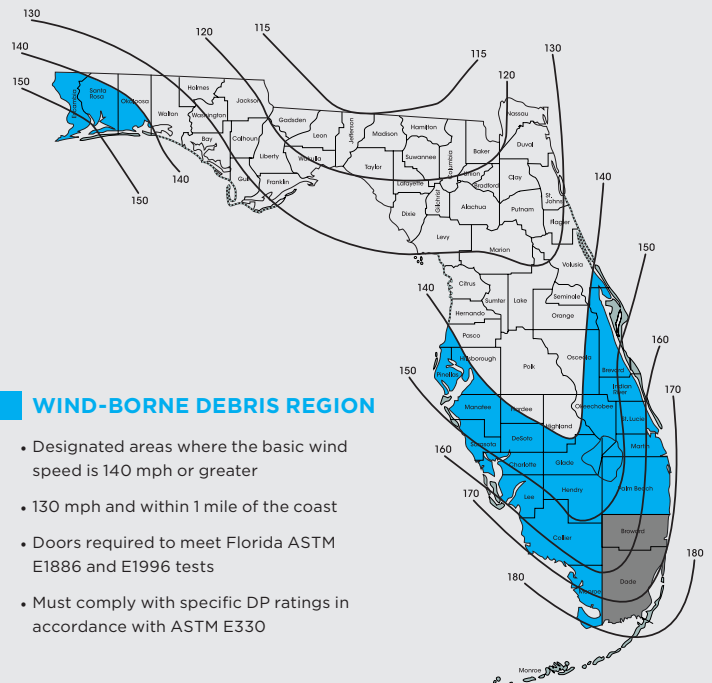

Hurricane Prone Regions

- Designated areas where the basic wind speed is 140 mph or greater
- 130 mph and within 1 mile of the coast
- Doors required to meet Florida ASTM E1886 and E1996 tests
- Must comply with specific DP ratings in accordance with ASTM E330