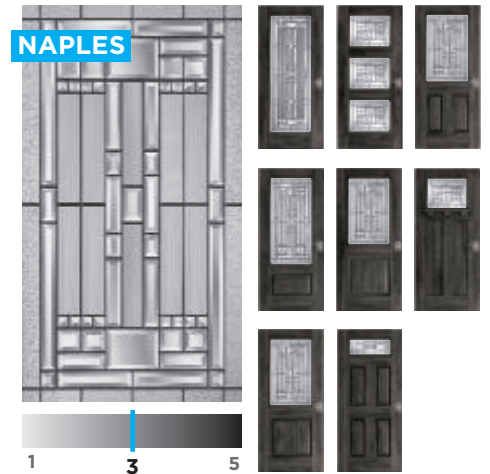

16

ELEMENT

GEORGIAN

PANAMA

ROZET

KORDELLA

NAPLES

TANGLE-
WOOD