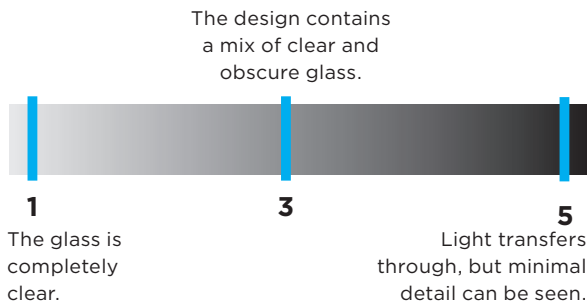

* All impact glass has been tested for structural integrity and meets the requirements of Wind Born Debris testing.

Hello options!

YOUR GUIDE TO GLASS

GLASS OPACITY (AND WHY IT MATTERS)

When it comes to doors and privacy, the glass you use matters.

Some glass styles you can see through easily, and some are harder to do so at a distance. We offer a variety of options that let you determine how much privacy you want, or don't want — and are available in a privacy rating from 1-5. The choice is yours.