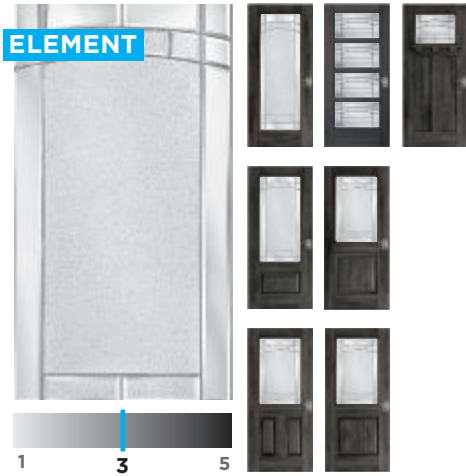

1 3 5

Hello options!

GLASS STYLES

CLEAR

Glass Privacy Rating

20

Full Lite ✓✓

6'6", 6'8 and 8'0