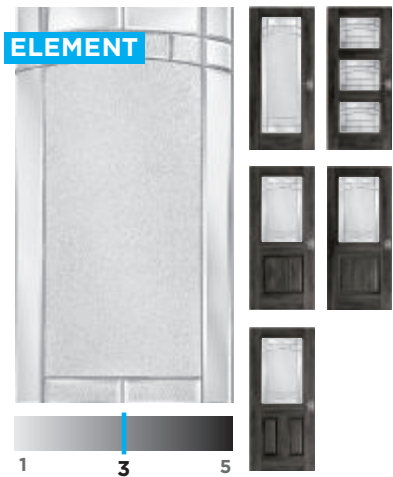

Hello options!

6/6 GLASS OPTIONS

14