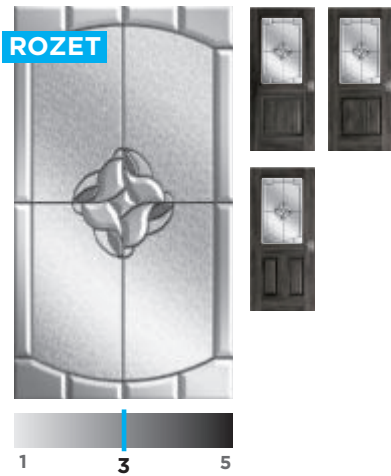

1 3 5

Hello options!

GLASS STYLES

CLEAR

Glass Privacy Rating

20

Full Lite ✓✓

6'6", 6'8 and 8'0